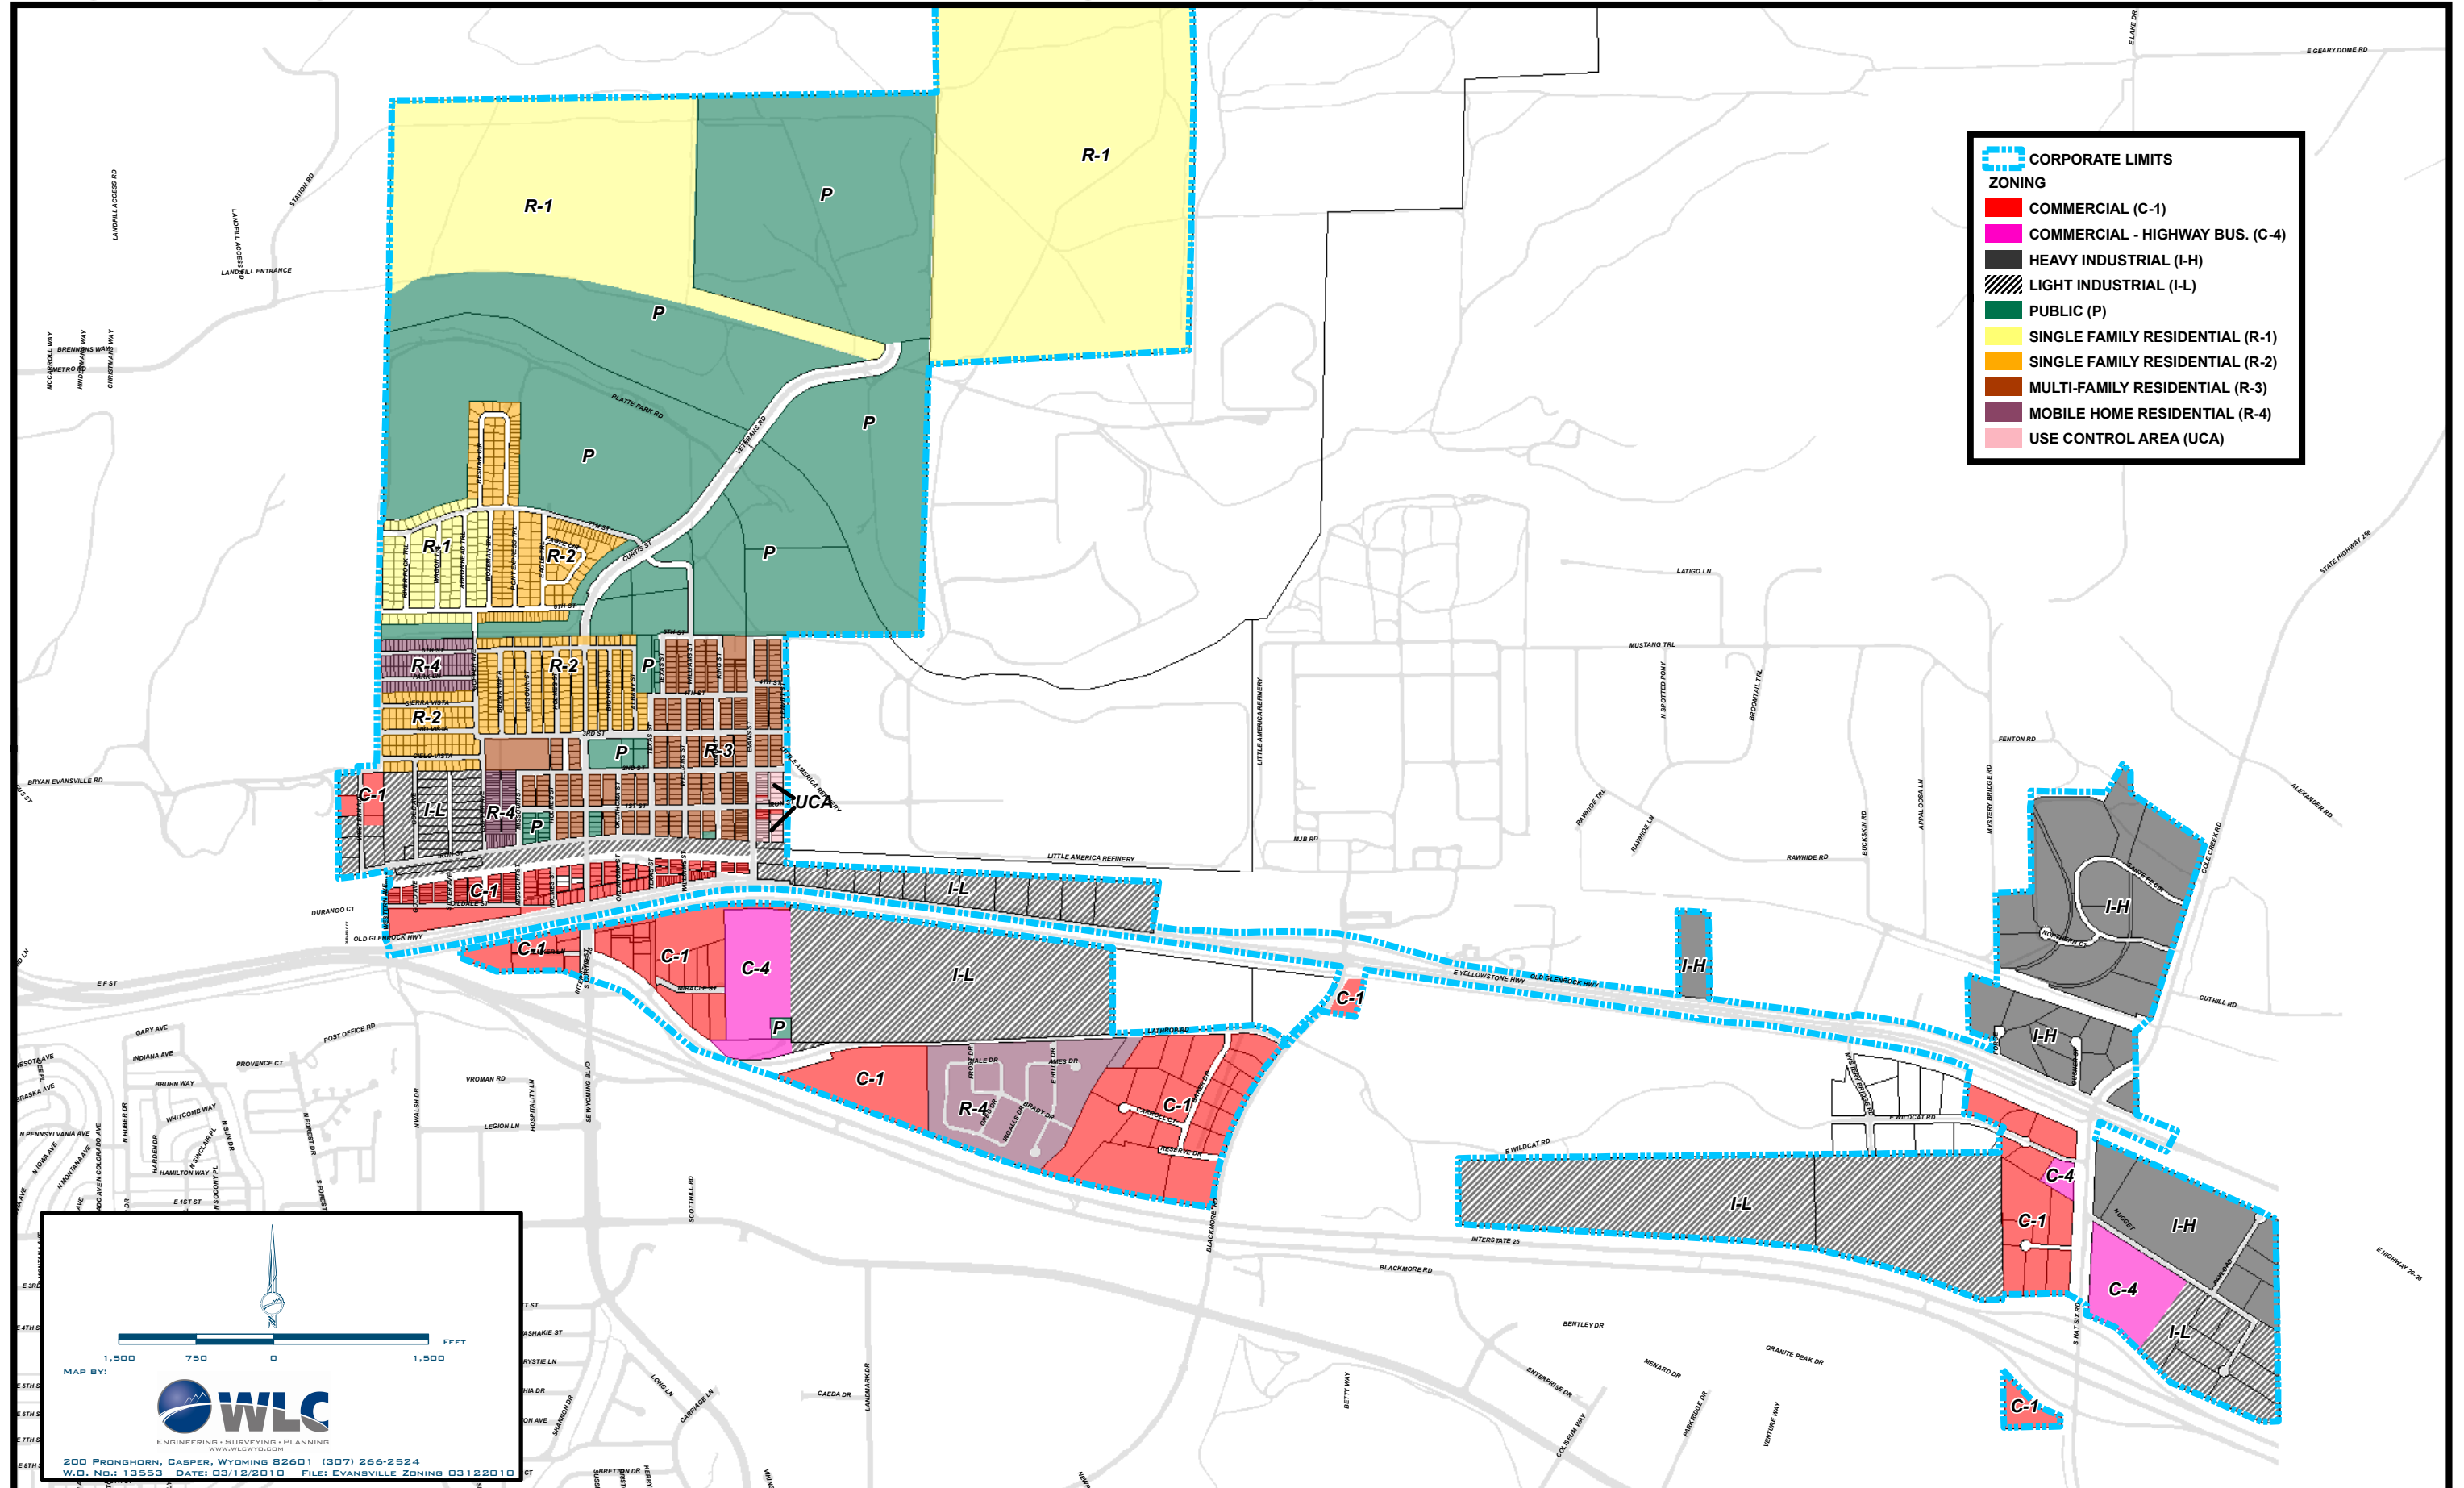

TOWN OF EVANSVILLE - ZONING

(Revised 2010.03.12)

This document contains information prepared by others. WLC has not verified the accuracy and/or completeness of this information. WLC shall not be responsible for any errors or omissions that may be incorporated as a result of erroneous information provided by others, and WLC can not and does not warrant their accuracy. Any user of this information agrees to waive all claims against WLC arising from the services performed by WLC.

2006 AERIAL IMAGE Provided by: USDA FSA
Street Data Provided by: City of Casper GIS